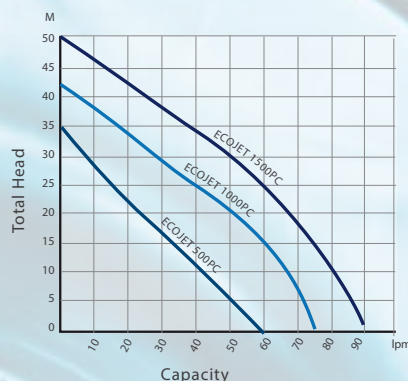

ECOjet

DOMESTIC WATER PUMP
WITH ELECTRONIC PRESS CONTROL

FEATURES:

- Stainless steel 304 impeller
 - Stainless steel 410 shaft
 - Automatic run dry protection
 - Built-in motor thermal protection
 - Complete with non-return valve
 - Carbon/Ceramic mechanical seal
 - Suction lift up to 8m depth for underground tanks
 - Low power consumption
- Optional 2 litre pressure tank (Extra charges apply)

| TYPE | OUTPUT | | DISCHARGE mm | MAXIMUM | | WEIGHT kg |
|---------------|--------|------|-----------------|-----------|-----------------|--------------|
| | HP | Kw | | Head m | Capacity lpm | |
| ECOJET 500PC | 1/2 | 0.37 | 25 | 35 | 60 | 9.1 |
| ECOJET 1000PC | 1 | 0.75 | 25 | 42 | 75 | 10.1 |
| ECOJET 1500PC | 1 1/2 | 1.1 | 25 | 50 | 90 | 11.8 |

Complete with Non-return valve and thread tape

| TYPE | CAPACITY |
|---------------|----------|
| ECOJET 500PC | |
| ECOJET 1000PC | |
| ECOJET 1500PC | |

* = 10 lpm at 1.5bar (22psi)

0800 800 243